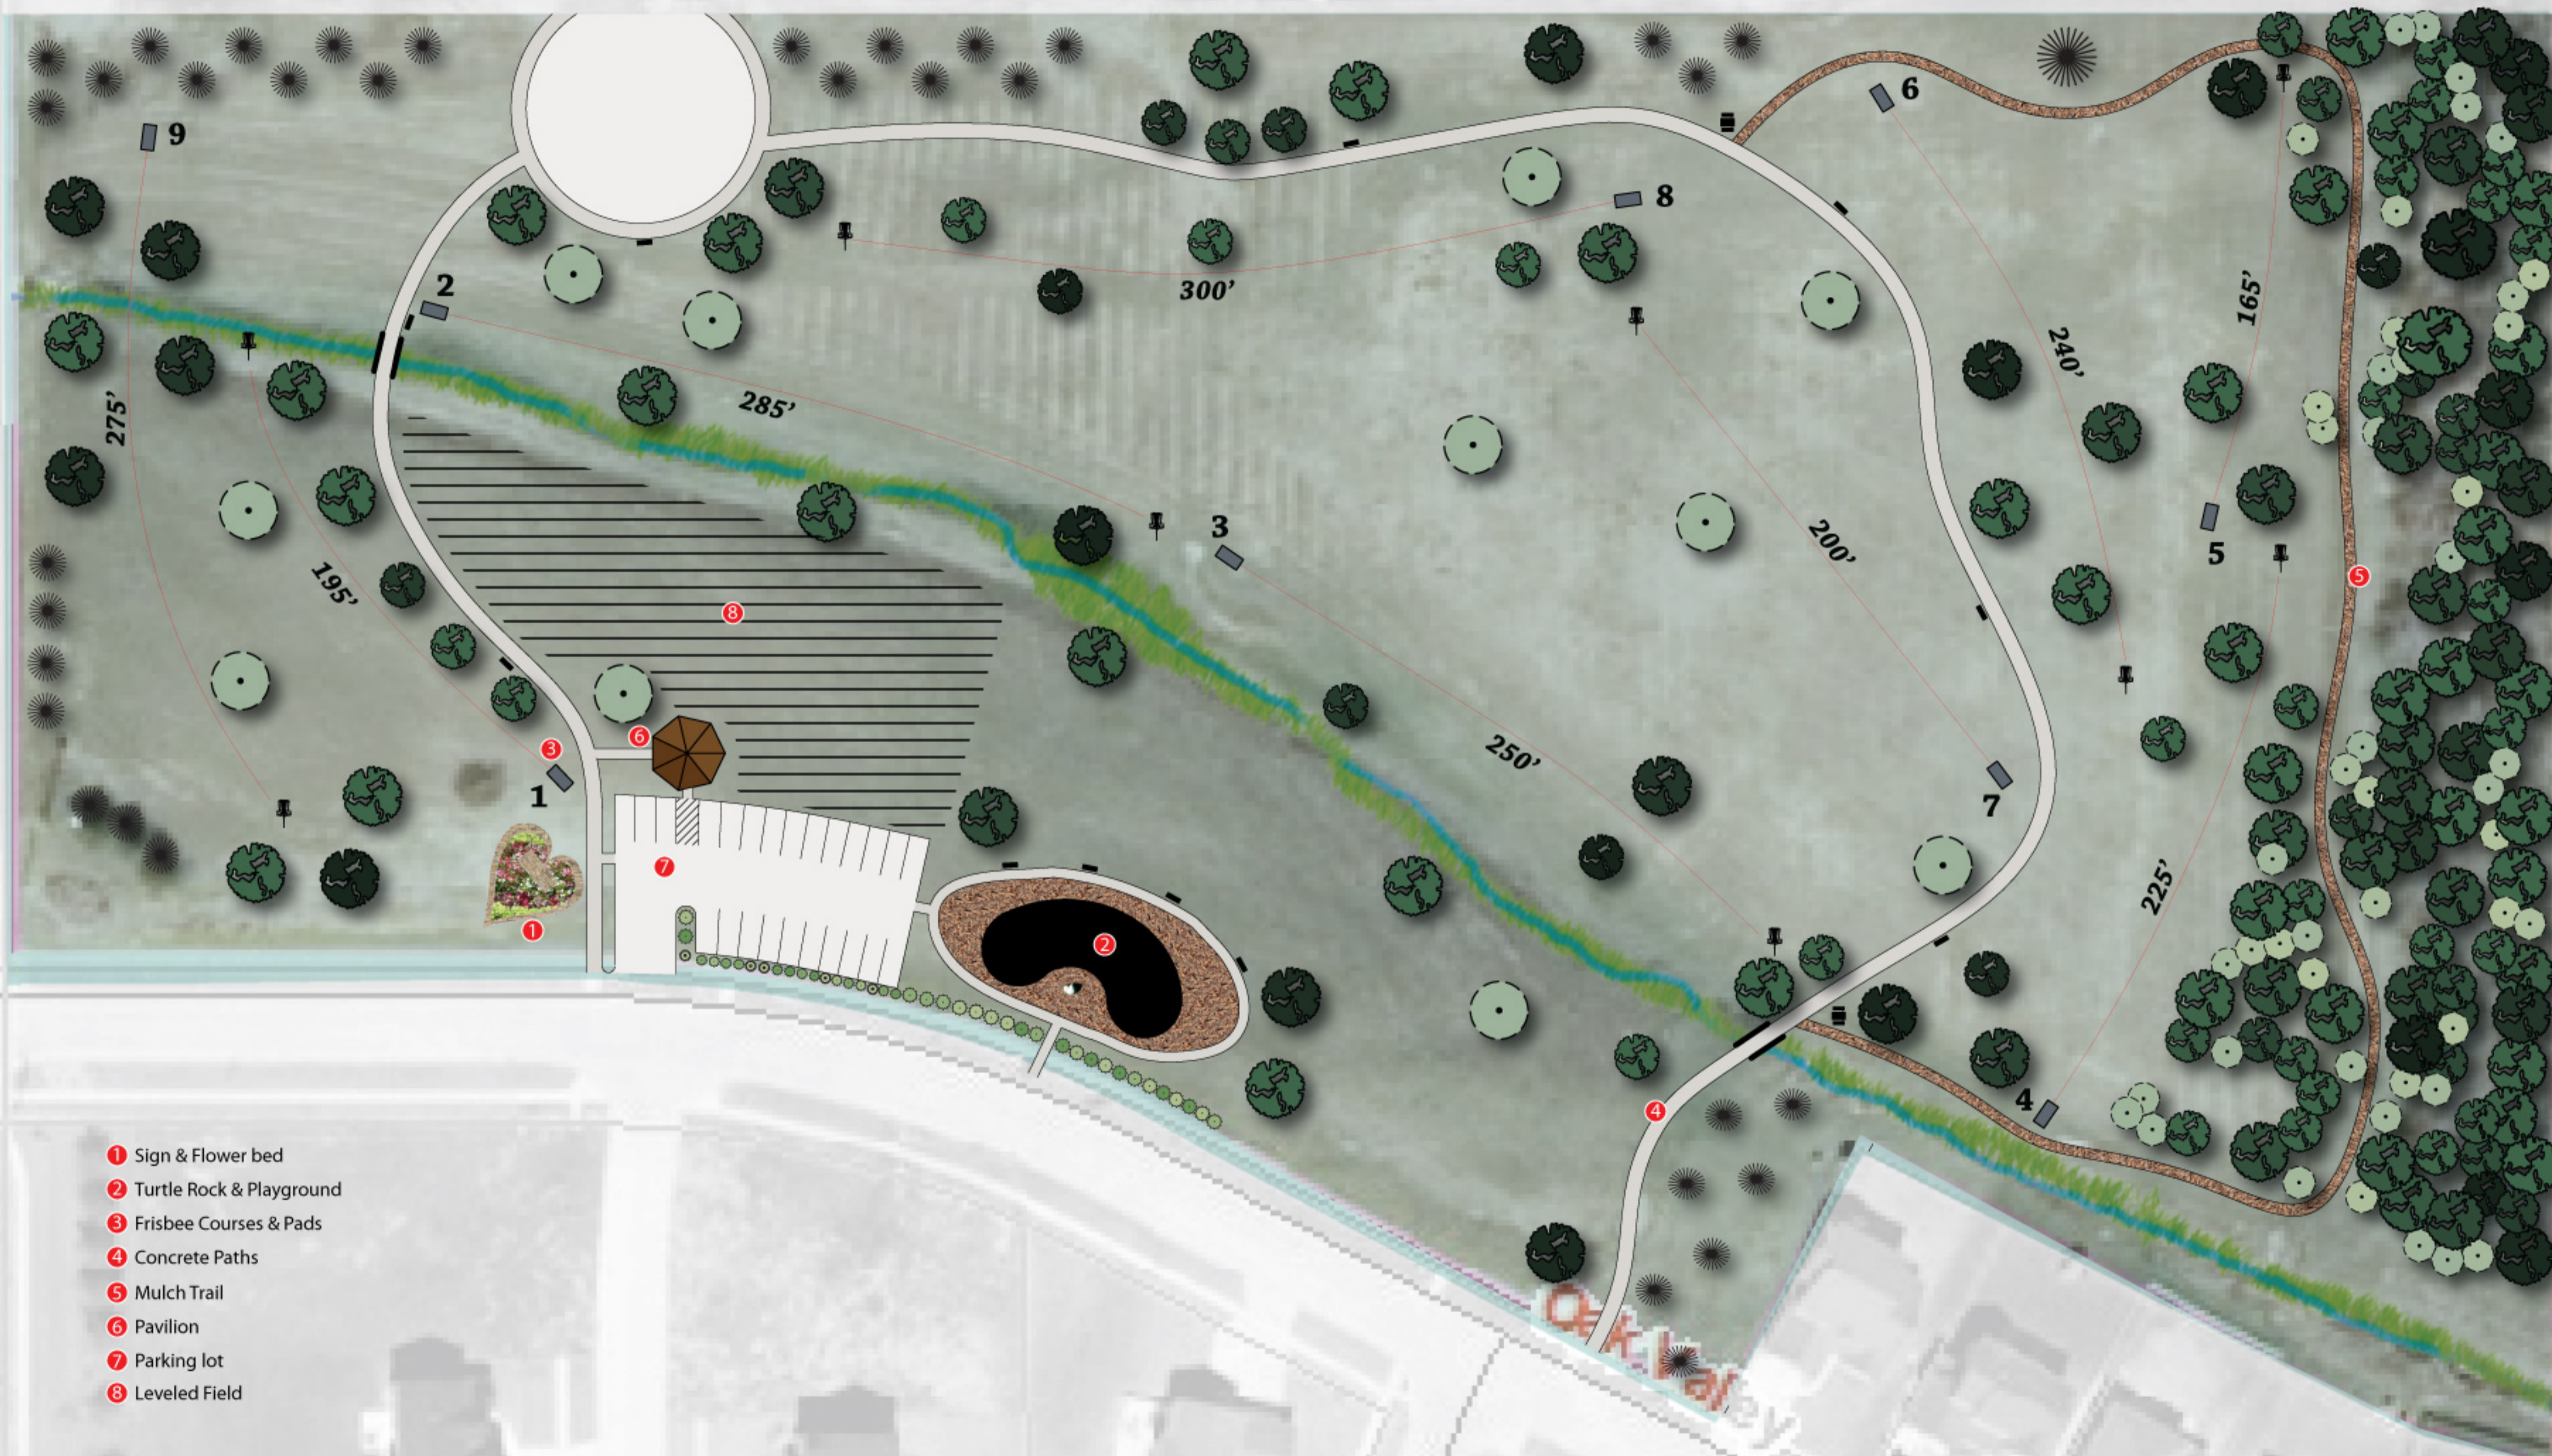

# Brent Johnson Memorial Park Master Plan

- 1 Sign & Flower bed
- 2 Turtle Rock & Playground
- 3 Frisbee Courses & Pads
- 4 Concrete Paths
- 5 Mulch Trail
- 6 Pavilion
- 7 Parking lot
- 8 Levelled Field